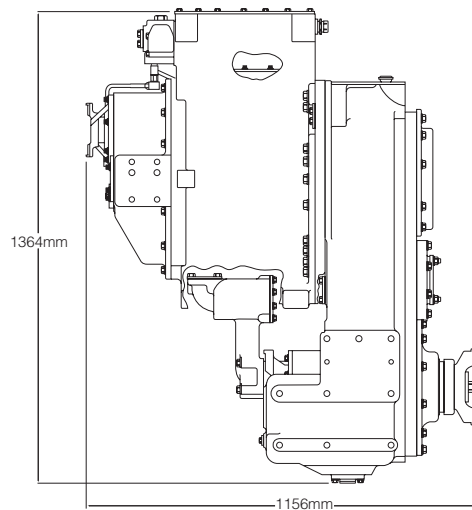

OIL SYSTEM

Oil	Cat Transmission/ Drive Train SAE 30 Transmission Drive Train Oil-4 (or Equivalent)
Max Oil Temperatures Continuous Operating	195°F / 90°C 210°F / 99°C
Hydraulic Fill Capacity	16.4 gal / 62 L
Filter Type	6 Micron Paper Cartridges Remote Mounted

GEARS

Transmission Gearing Type	Helical, Straight Spur Planetary
<i>*Gear Ratios</i>	
1F	5.6224
2F	3.1428
3F	1.7653
4F	1.0000
1R	-5.3669
2R	-3.0000
3R	-1.6851
4R	-0.9545

WEIGHT

*Approximate Dry Weight
Weight without Retarder

2,600 lbs / 1,179 kg

OEM Solutions Group

100 N.E. Adams Street
Peoria, IL U.S.A. 61629-9310
Phone: 309.636.1100
Fax: 309.636.1087

Rm 805, Aetna Tower
107 Zun Yi Road
Shanghai, China P.C. 200051
Tel: 86.21.6219.2723. ext. 131
Fax: 86.21.6237.5494
Mobile: 86.139.0175.1749

ISO9001 Certified

P.O. Box 6000
1211 Geneva 6, Switzerland
Phone: 41.22.849.4217
Fax: 41.22.849.4075
Telex: 413323

AIG Aoyama Building 8F
2-11-16 Minami Aoyama,
Minato-kui
Tokyo, Japan 107-0062
Tel: 03.5786.3858
Fax: 03.5786.3860

e-mail: OEMSolutions@Cat.com

Room 1701 China Life Tower
No. 16 Chaoyangmenwai Avenue
Chaoyang District, Beijing 100020
Tel: 011.86.10.85253636 ext. 284

1 Caterpillar Drive
Private Mail Bag 4
Tullamarine
Victoria 3043 Australia
Tel: 61.3.9953.9365
Fax 61.3.9953.9530

www.OEMSolutions.com

7 Tractor Road, Jurong Town
Singapore 627968
Tel: 65.6.662.8345
Fax: 65.6.662.8347