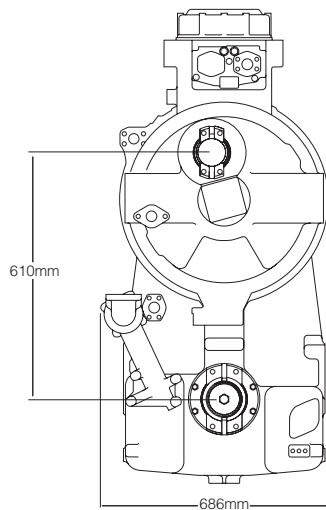

OIL SYSTEM

Oil	Cat Transmission/ Drive Train SAE 30 Transmission Drive Train Oil-4 (or Equivalent)
Max Oil Temperatures Continuous Operating	195°F / 90°C 210°F / 99°C
Hydraulic Fill Capacity	16.4 gal / 62 L
Filter Type	6 Micron Paper Cartridges Remote Mounted

GEARS

Transmission Gearing Type	Helical, Straight Spur Planetary
<i>*Gear Ratios</i>	
1F	5.6224
2F	3.1428
3F	1.7653
4F	1.0000
1R	-5.3669
2R	-3.0000
3R	-1.6851
4R	-0.9545

WEIGHT

*Approximate Dry Weight
Weight without Retarder

2,600 lbs / 1,179 kg

OEM Solutions Group

100 N.E. Adams Street
Peoria, IL U.S.A. 61629-9310
Phone: 309.636.1100
Fax: 309.636.1087

Rm 805, Aetna Tower
107 Zun Yi Road
Shanghai, China P.C. 200051
Tel: 86.21.6219.2723. ext. 131
Fax: 86.21.6237.5494
Mobile: 86.139.0175.1749

ISO9001 Certified

P.O. Box 6000
1211 Geneva 6, Switzerland
Phone: 41.22.849.4217
Fax: 41.22.849.4075
Telex: 413323

AIG Aoyama Building 8F
2-11-16 Minami Aoyama,
Minato-kui
Tokyo, Japan 107-0062
Tel: 03.5786.3858
Fax: 03.5786.3860

e-mail: OEMSolutions@Cat.com

Room 1701 China Life Tower
No. 16 Chaoyangmenwai Avenue
Chaoyang District, Beijing 100020
Tel: 011.86.10.85253636 ext. 284

1 Caterpillar Drive
Private Mail Bag 4
Tullamarine
Victoria 3043 Australia
Tel: 61.3.9953.9365
Fax 61.3.9953.9530

www.OEMSolutions.com

7 Tractor Road, Jurong Town
Singapore 627968
Tel: 65.6.662.8345
Fax: 65.6.662.8347