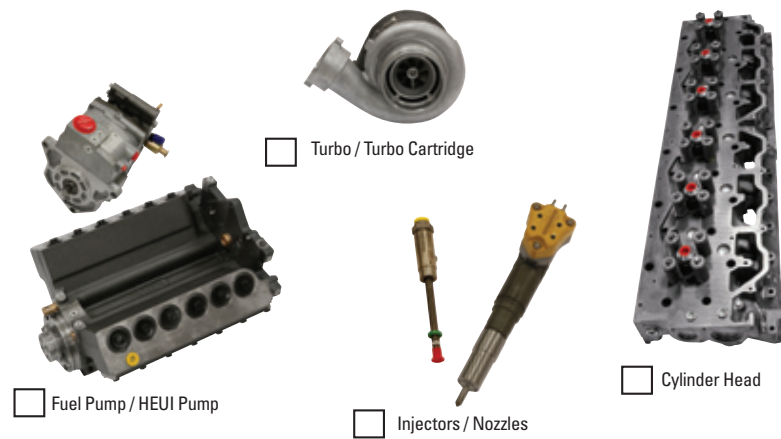

3412 TOP END OVERHAUL

FOUNDATIONAL

Extend the life of your engine — replace components that get the most wear with a basic overhaul package.

3412 TOP END OVERHAUL – FOUNDATIONAL	
Top End Overhaul Foundational Kit	X
After Cooler and Lines Kit (ACL)	Includes: Gasket and Seals Kits PLUS other 100 percent Replacement Parts (Fuel Filter, Oil Filter, Regulator and more!)*
Expansion Tank Kit (EXP)	
Single Cylinder Head Kit (SCH)	
Fuel System Kit (F)	
Heat Exchanger Kit (EXC)	
Oil Cooler & Lines Kit (OCL)	
Ask your dealer for Customized Promotions based on Selected Repair/ Overhaul Level	

ADVANCED

Keep the **features and benefits** from our foundational package and add parts specific to your engine needs — customize your rebuild.

3412 TOP END OVERHAUL – ADVANCED	
Top End Overhaul Foundational Kit	X
Cylinder Head	Choose Overhaul Foundational Kit PLUS one or more additional primary components from this list*
Fuel Pump / HEUI Pump	
Injectors / Nozzles	
Turbo / Turbo Cartridge	
Ask your dealer for Customized Promotions based on Selected Repair/ Overhaul Level	