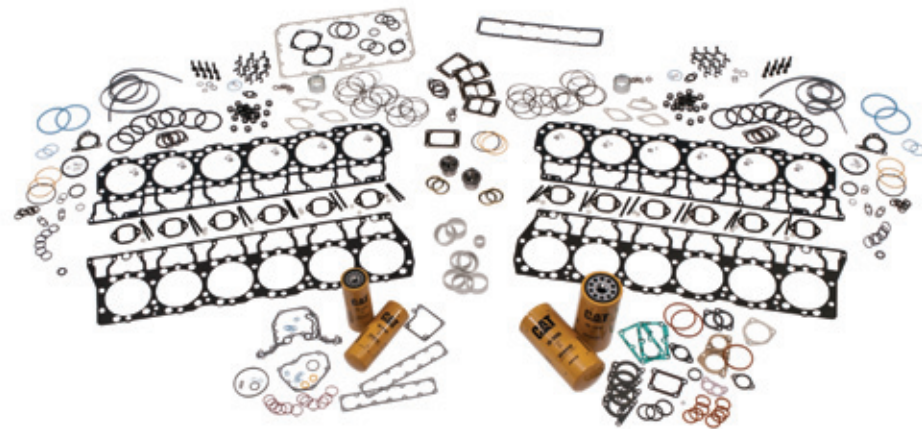

A man wearing a dark jacket, a black beanie, and work gloves is leaning over the deck of a ship. He is focused on handling a thick, dark rope that is part of a large mechanical system, likely an engine overhaul. The deck is light-colored and shows some wear. In the background, the ship's railing and a clear sky are visible. The overall scene is industrial and emphasizes manual labor and precision.

From Foundational to Optimal package levels, we are offering **flexible repair options** for a top end or major overhaul. Your Bundled Repair is **available when you need it**, parts come **pre-packed and segmented** for convenience. Cat parts are manufactured to precise specifications, engineered for reliable, **high-quality overhauls**.

3412 TOP END OVERHAUL

FOUNDATIONAL

Extend the life of your engine — replace components that get the most wear with a basic overhaul package.

3412 TOP END OVERHAUL – FOUNDATIONAL	
Top End Overhaul Foundational Kit	X
After Cooler and Lines Kit (ACL)	Includes: Gasket and Seals Kits PLUS other 100 percent Replacement Parts (Fuel Filter, Oil Filter, Regulator and more!)*
Expansion Tank Kit (EXP)	
Single Cylinder Head Kit (SCH)	
Fuel System Kit (F)	
Heat Exchanger Kit (EXC)	
Oil Cooler & Lines Kit (OCL)	
Ask your dealer for Customized Promotions based on Selected Repair/ Overhaul Level	