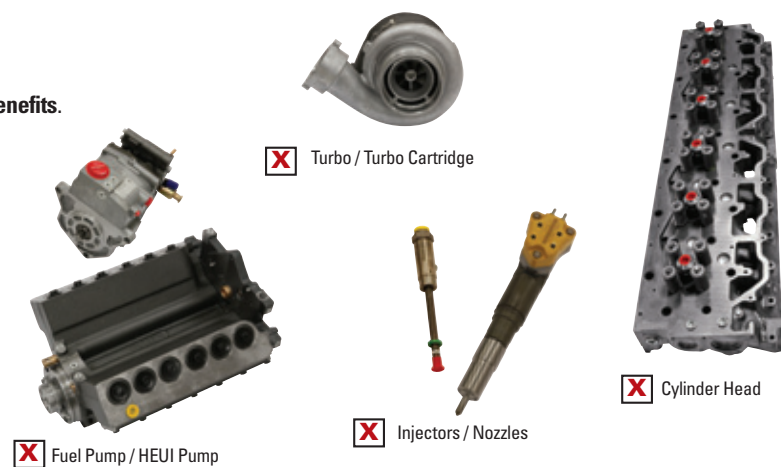

Choose **ALL** components **X**

3412 MAJOR OVERHAUL

FOUNDATIONAL

Extend the life of your engine — replace components that get the most wear, with a basic overhaul package.

3412 MAJOR OVERHAUL – FOUNDATIONAL	
Major Overhaul Foundational Kit	X
After Cooler & Lines Kit (ACL)	Includes: Gasket and Seals Kits PLUS other 100 percent Replacement Parts (Fuel Filter, Oil Filter, Regulator and more!)*
Expansion Tank Kit (EXP)	
Single Cylinder Head Kit (SCH)	
Fuel System Kit (F)	
Heat Exchanger Kit (EXC)	
Oil Cooler & Lines Kit (OCL)	
Front Structure Kit (FS)	
Rear Structure Kit (RS)	
Central & Lower Structure Kit (CL)	
Ask your dealer for Customized Promotions based on Selected Repair/ Overhaul Level