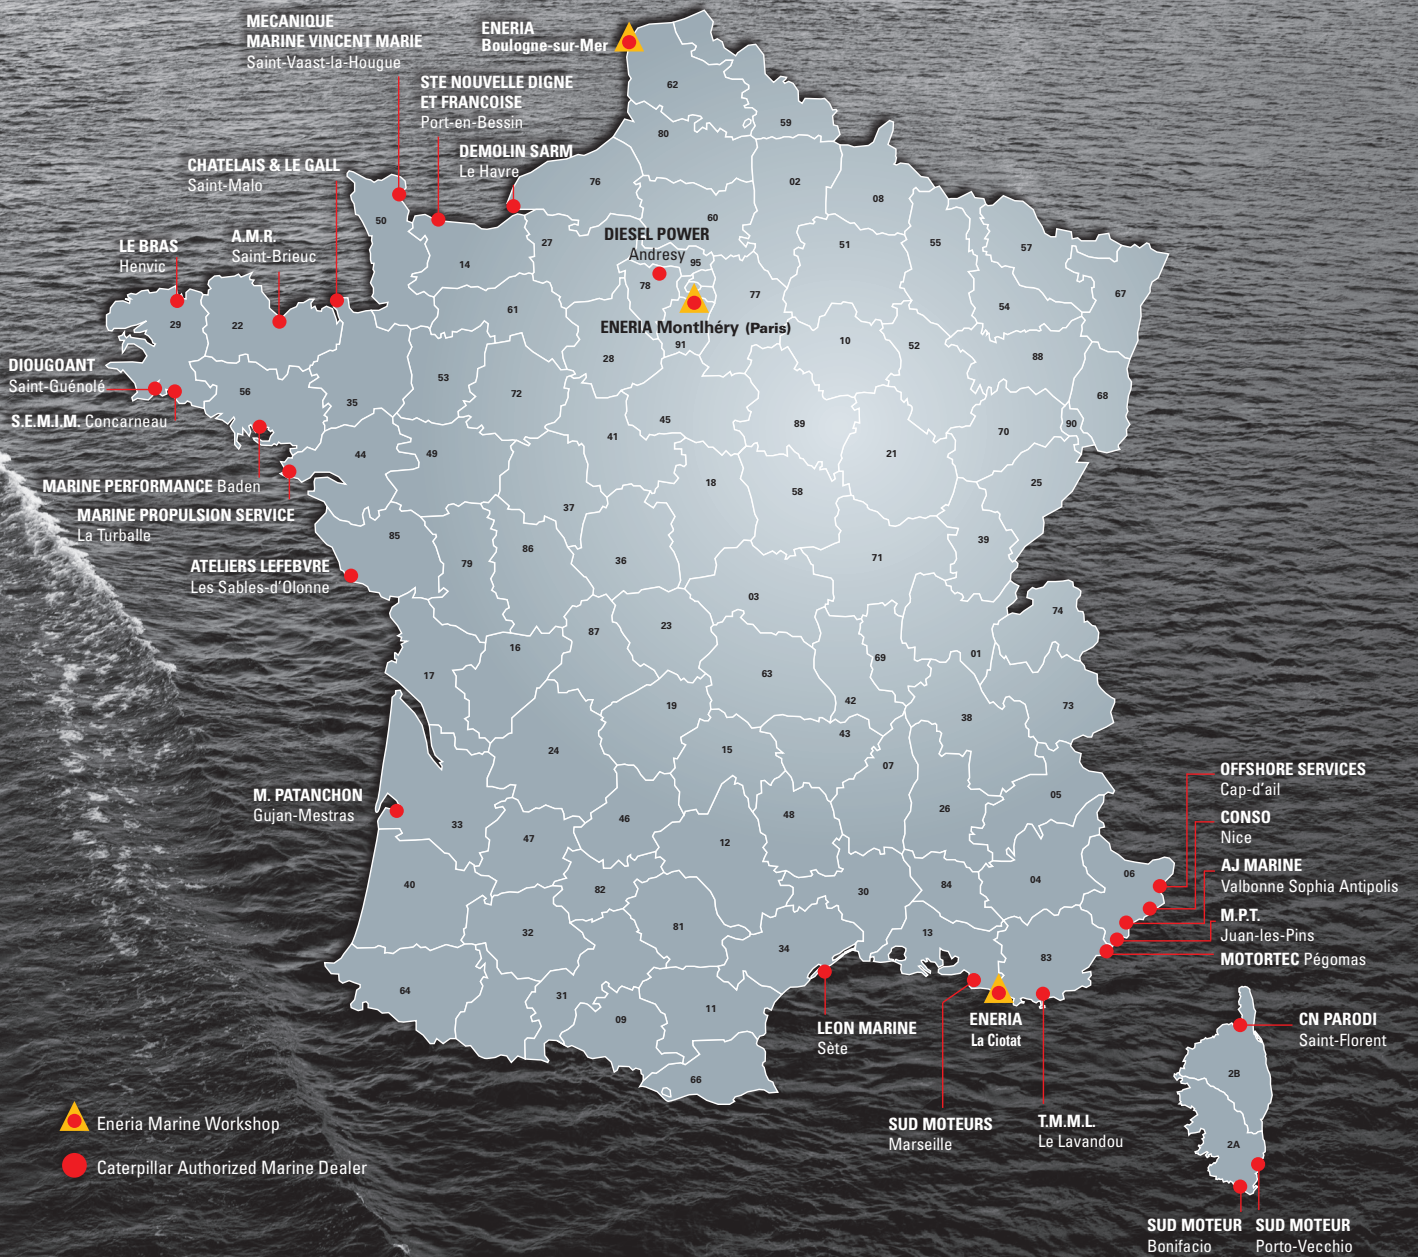

WHEREVER YOU ARE : BENEFIT FROM OUR TECHNICAL SUPPORT FOR YOUR CAT® MARINE ENGINES

Caterpillar Authorized Marine Dealer network

WHEREVER YOU ARE, ENERIA IS SUPPORTING YOU

Company	Last name	First name	Zip code	City	Phone	E-Mail	Web
ENERIA BOULOGNE SUR MER	Clion	Alexandre	62200	Boulogne-sur-Mer	+33(0)6.26.54.29.80	aclion@eneria.com	www.eneria.com
ENERIA LA CIOTAT	Maire	Thibault	13600	La Ciotat	+33(0)6.77.69.67.17	service-marine@eneria.com	www.eneria.com
ENERIA MONTLHÉRY	Deshayes	Arnaud	91311	Montlhéry	+33(0)1.69.80.21.04	service-marine@eneria.com	www.eneria.com