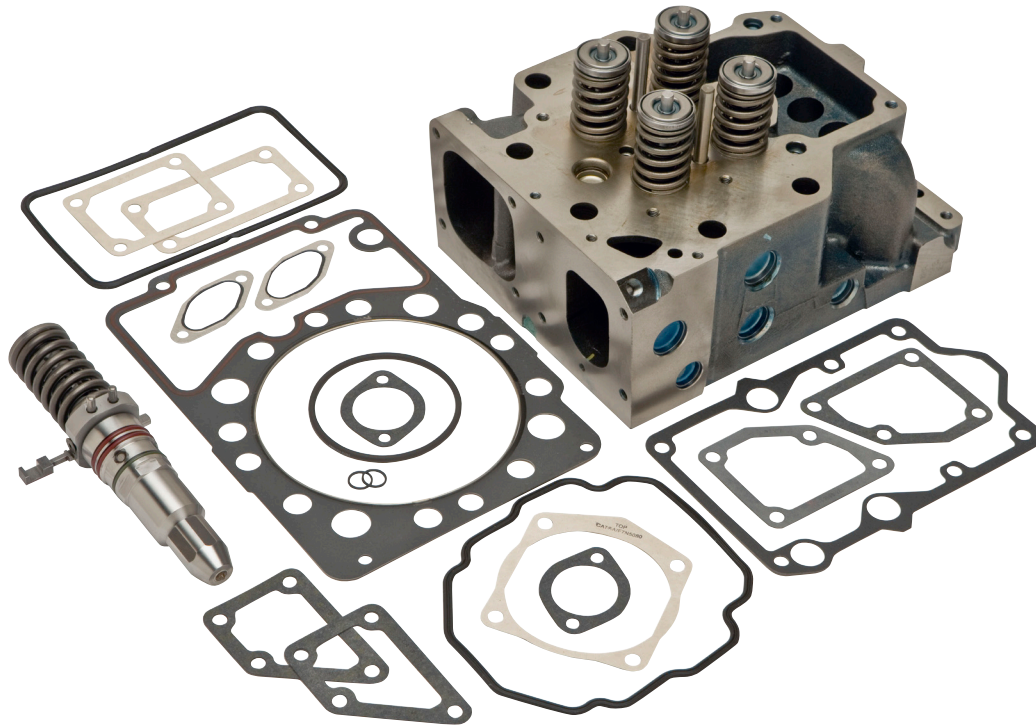

# Cat® Reman Overhaul Kits

For Marine Engines (3508, 3512, 3516)

### Engine Overhaul Kit Consist:

- Reman Cylinder Heads
- Head Gaskets
- Turbocharger Gaskets
- Aftercooler and Lines Gaskets
- Reman Injectors
- Manifold Gaskets
- Injector Seals/Gaskets