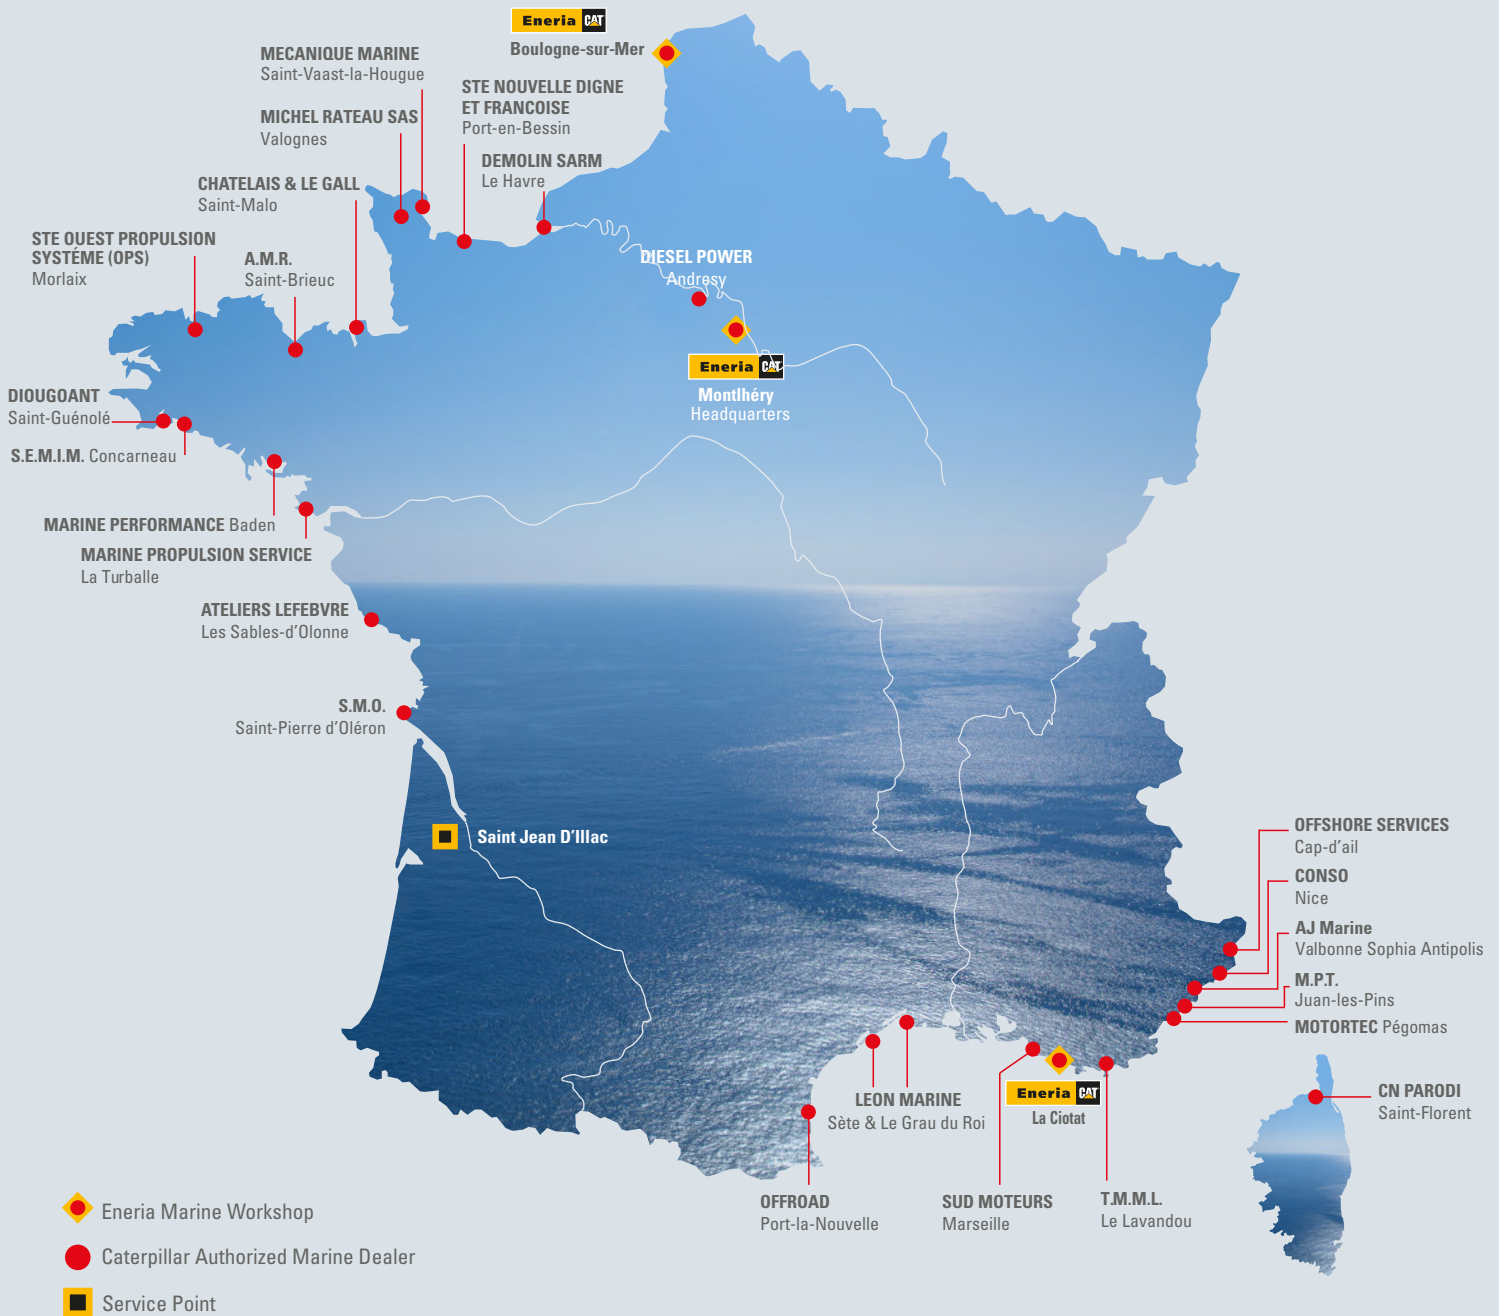

WHEREVER YOU ARE, WE ARE THERE BENEFIT FROM OUR TECHNICAL SUPPORT

Eneria's Caterpillar Authorized Marine Dealer network

WHEREVER YOU ARE, ENERIA IS SUPPORTING YOU

Company	Last name	First name	Zip code	City	Phone	E-Mail	Web
ENERIA BOULOGNE SUR MER	Clion	Alexandre	62200	Boulogne-sur-Mer	+33(0)6.26.54.29.80	service-marine@eneria.com	www.eneria.com
ENERIA LA CIOTAT	Maire	Thibault	13600	La Ciotat	+33(0)6.77.69.67.17	service-marine@eneria.com	www.eneria.com
ENERIA MONTLHÉRY	Marquis	Pierre	91310	Montlhéry	+33(0)6.32.50.55.51	service-marine@eneria.com	www.eneria.com
ENERIA SERVICE POINT	Sire	Stéphane	33127	Saint Jean d'Ilac	+33(0)6.07.45.55.17	service-marine@eneria.com	www.eneria.com
ENERIA AMD* COORDINATOR	Dispan de Floran	Pierre	91310	Montlhéry	+33(0)6.80.92.44.00	service-marine@eneria.com	www.eneria.com