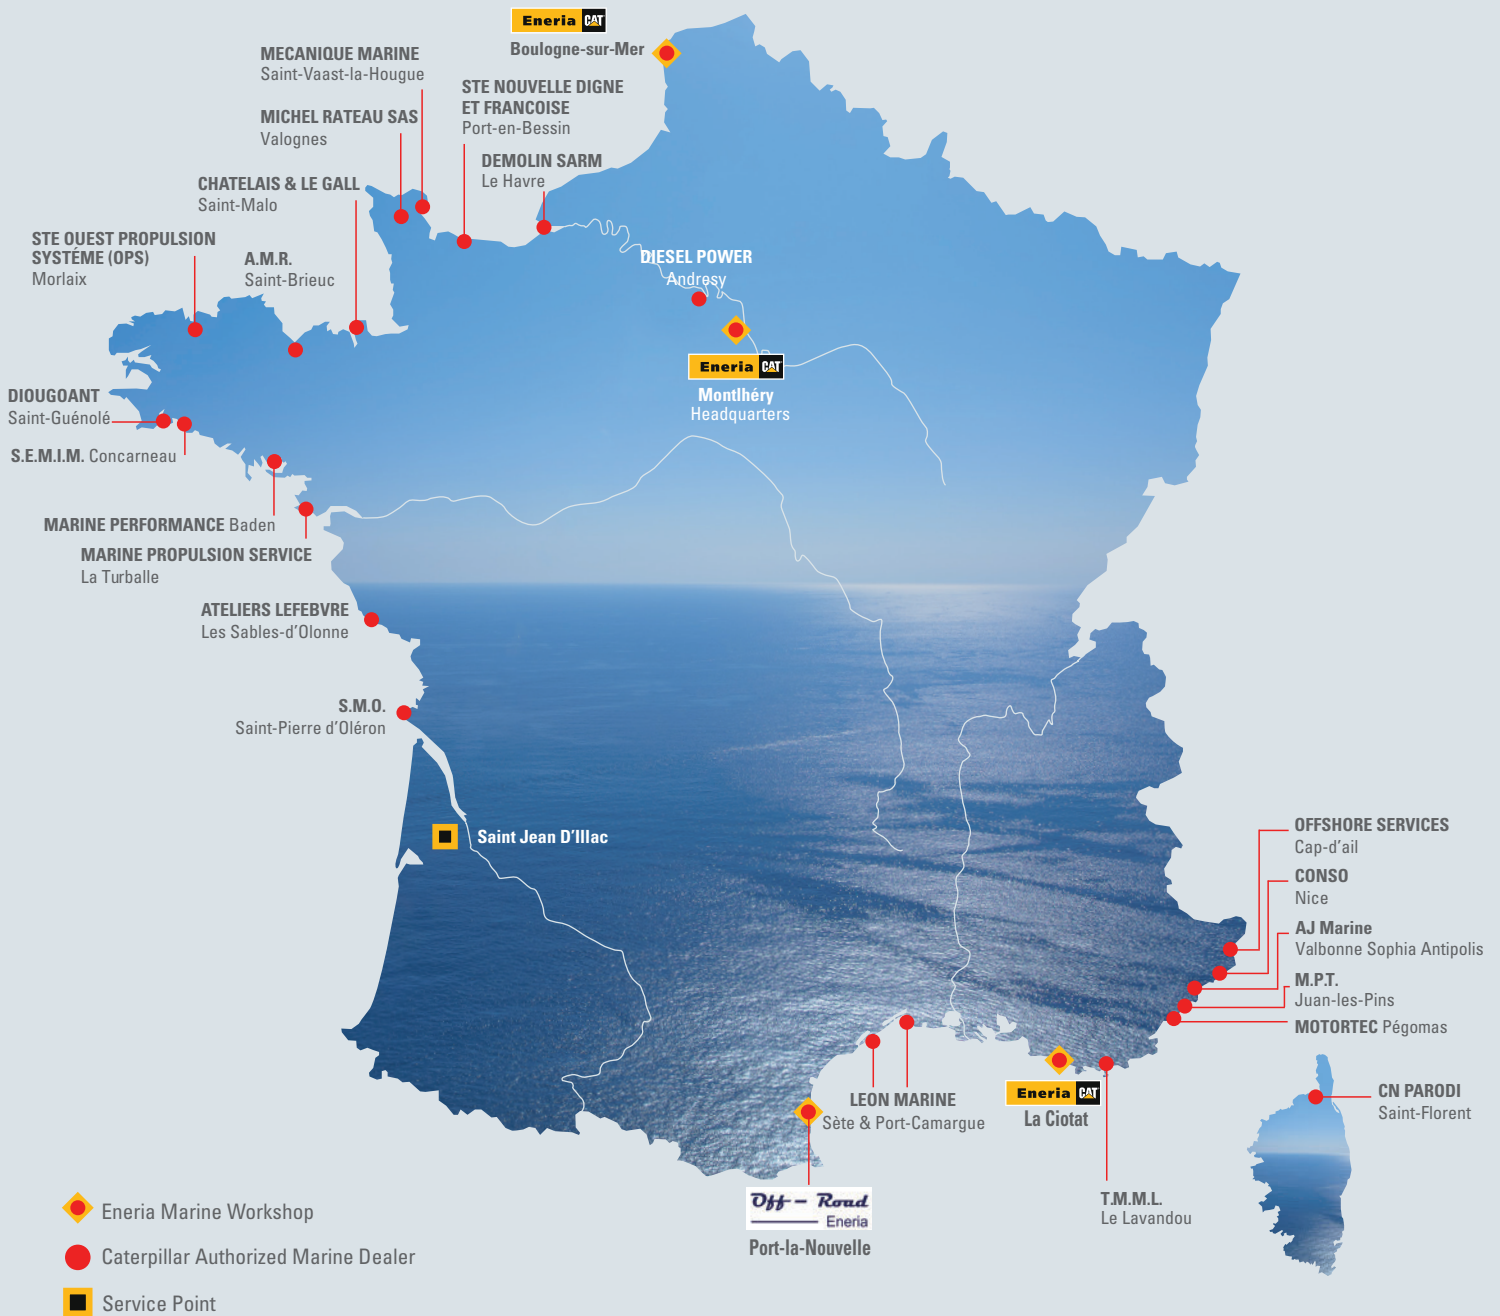

WHEREVER YOU ARE, WE ARE THERE

BENEFIT FROM OUR TECHNICAL SUPPORT

Eneria's Caterpillar Authorized Marine Dealer network

WHEREVER YOU ARE, ENERIA IS SUPPORTING YOU

Company	Last name	First name	Zip code	City	Phone	E-Mail	Web
ENERIA BOULOGNE SUR MER	Clion	Alexandre	62200	Boulogne-sur-Mer	+33(0)6.26.54.29.80	service-marine@eneria.com	www.eneria.fr
ENERIA LA CIOTAT	Maire	Thibault	13600	La Ciotat	+33(0)6.77.69.67.17	service-marine@eneria.com	www.eneria.fr
ENERIA MONTLHÉRY	Marquis	Pierre	91310	Montlhéry	+33(0)6.32.50.55.51	service-marine@eneria.com	www.eneria.fr
ENERIA SERVICE POINT	Sire	Stéphane	33127	Saint Jean d'Ilac	+33(0)6.07.45.55.17	service-marine@eneria.com	www.eneria.fr
ENERIA AMD* COORDINATOR	Dispan de Florian	Pierre	91310	Montlhéry	+33(0)6.80.92.44.00	service-marine@eneria.com	www.eneria.fr
OFFROAD ENERIA	Cheron	Alexandre	11210	Port la Nouvelle	+33(0)06 22 62 39 75	service-marine@eneria.com	www.eneria.fr